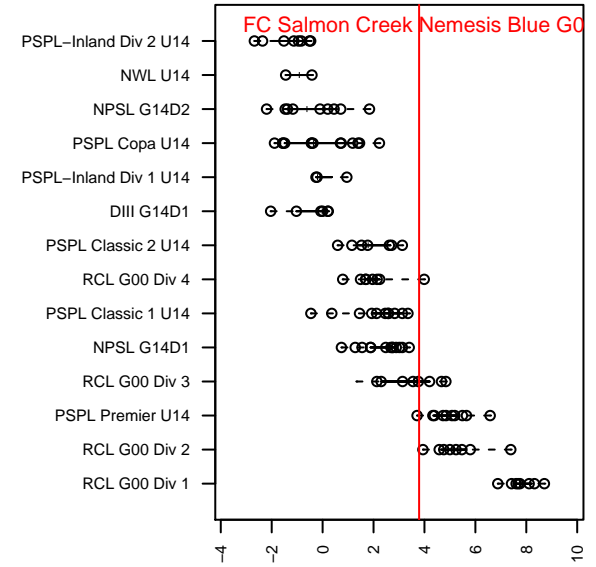

FC Salmon Creek Nemesis Blue G00

FC Salmon Creek
 Salmon Creek, WA
 G00 total strength=1278
 attack=5.74 defense=4.79
 fall league = OPL NPL U14
 spr league = Spr OPL Chinook Div U14
 notes= McCarthy 2014

alt names used:
 FCSC G00 Nemesis Blue
 FC Salmon Creek G00 Blue
 FC SALMON CREEK NEMESIS 00 BLUE (WA
 FC Salmon Creek G00 Blue
 FCSC Nemesis 00 Blue
 FCSC NEMESIS 00 BLUE – MCCARTHY (WA

Venues played:
 2014 United Cup U14
 2014 Oswego Nike Cup Silver U14
 2014 Mt Hood Challenge U14
 2014 OPL National Premier League U14
 2014 Spr OPL Chinook Division U14
 2014 WA Cup GU14 Gold/Platinum U14

FC Salmon Creek Nemesis Blue G00
 Dots are actual minus expected GF (blue circles) and GA (red triangles).
 Blue line is smoothed change in attack strength. Red is smoothed change in defense strength.

**attack and defense variance (black dot)
relative to other teams
and top 10 in region**

**attack and defense rating
relative to others at age
and all opponents in last 13 months**

Performance relative to 13 month average